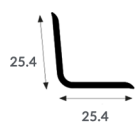

### PROFILES - BRILLIANT WHITE (Dimensions shown in mm)

JOINER AND TRANSITION (TOP ONLY)

CAPPING (TOP ONLY)

1 PART - JOINER

1 PART - CAPPING

EXTERNAL CORNER

INTERNAL CORNER (SMALL)

INTERNAL CORNER (LARGE)